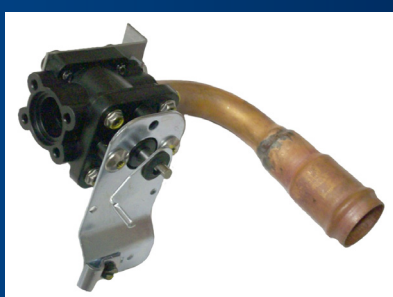

GROCO PUMPS

Part # 200-0006-12
PLASTIC BOOSTER PUMP
 Inlet & Outlet for 1" ID Hose
 Cross Reference Part # 1723071

Part # CP20BB-BRASS
BRASS BOOSTER PUMP
 Angled Inlet & Outlet for 1" ID Hose
 Cross Ref Part #'s 436388001, 0952887

Part # CP-20-BBC-K
BRASS BOOSTER PUMP
 3/4" NPT Inlet, 1/2" ID Outlet
 Includes 90° Brass Elbow

Part # CP20BBWA
BRASS BOOSTER PUMP
 Inlet & Outlet are 1/2" NPT
 Cross Reference Part # 4297222

HORN COMBO ASSEMBLY
 Part # 5120021

LOW NOTE HORN W/ BRACKET
 Part # 4022121

HIGH NOTE HORN W/ BRACKET
 Part # 4022021

FIAM SPLASH SHIELD
 Part # 258096

BLOWER ASSEMBLIES

IC/Thomas Blower Assembly - 4 wire
 Part# 1099077
 Cross Ref #'s 00035883, 1000046148, 2598644C1

Thomas C2 Blower Assembly - 3 wire
 Part# 1099090
 Cross Ref #'s ZGG701108, 1000046149

Bluebird & Others Blower Assembly
 Part# 8303182 (Old Style)
 Cross Ref #'s 1099084, 1000146165, 0010597

Bluebird Blower Assembly (New Style)
 fits Visions and others
 Part# 1099097
 Cross Ref #'s 519703, BFZ80, 00090195