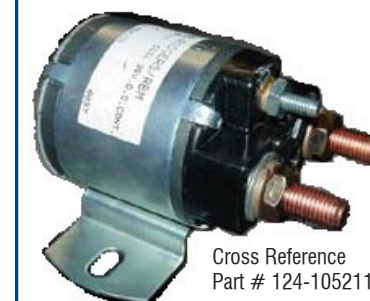

Part #BB104
White Rogers
3 Post Solenoid