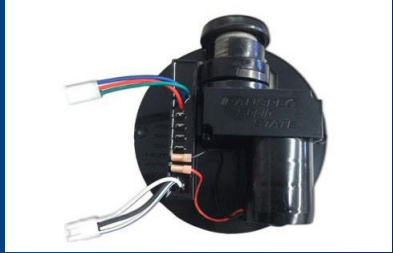

Motor Cradle Assembly
Part # 4001-001