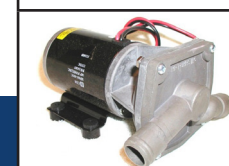

Part # CP-20-BBC-K
BRASS BOOSTER PUMP
 3/4" NPT Inlet, 1/2" ID Outlet
 Includes 90° Brass Elbow

Part # CP20BBWA
BRASS BOOSTER PUMP
 Inlet & Outlet are 1/2" NPT
 Cross Reference Part # 4297222

HORN COMBO ASSEMBLY
 Part # 5120021

ATTN: BUS GARAGE/TRANSPORTATION

Mid-Winter 2014

EXPIRES 03-31-14

Bergstrom Universal Booster Pump Assembly
 Part# 1099311

SBX MP Pump - Staight Port
 1 1/8" OD Inlet and Outlet
 Part# 34258
 Cross Ref #'s MP-100, 1973999

ILX Inline MP Pump
 1" ID Inlet and Outlet
 Part# 34310
 Cross Ref #'s MP-110, 3175

PRSR STD
 US POSTAGE
 PAID
 MASS MAILING

TOLL FREE 1-800-937-3906

www.UNITYPARTS.com

IC/Thomas/BlueBird/OEM Heater Motor