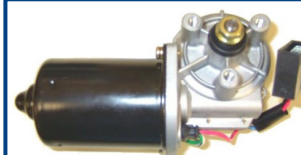

30 SERIES - Winter Blade J-Hook

Part #	Description
30-16	Anco - 16" Wiper Blade
30-18	Anco - 18" Wiper Blade
30-20	Anco - 20" Wiper Blade
30-22	Anco - 22" Wiper Blade
30-24	Anco - 24" Wiper Blade

Part #BB104
White Rogers
3 Post Solenoid

Part #BB106
White Rogers
4 Post Solenoid

UNIVERSAL WIPER MOTOR

Part# 6565220

Cross Reference
Part #'s: 230-J652, 4304440

WASHER PUMP

Part # 61-12

WASHER PUMP

Part # 61-18